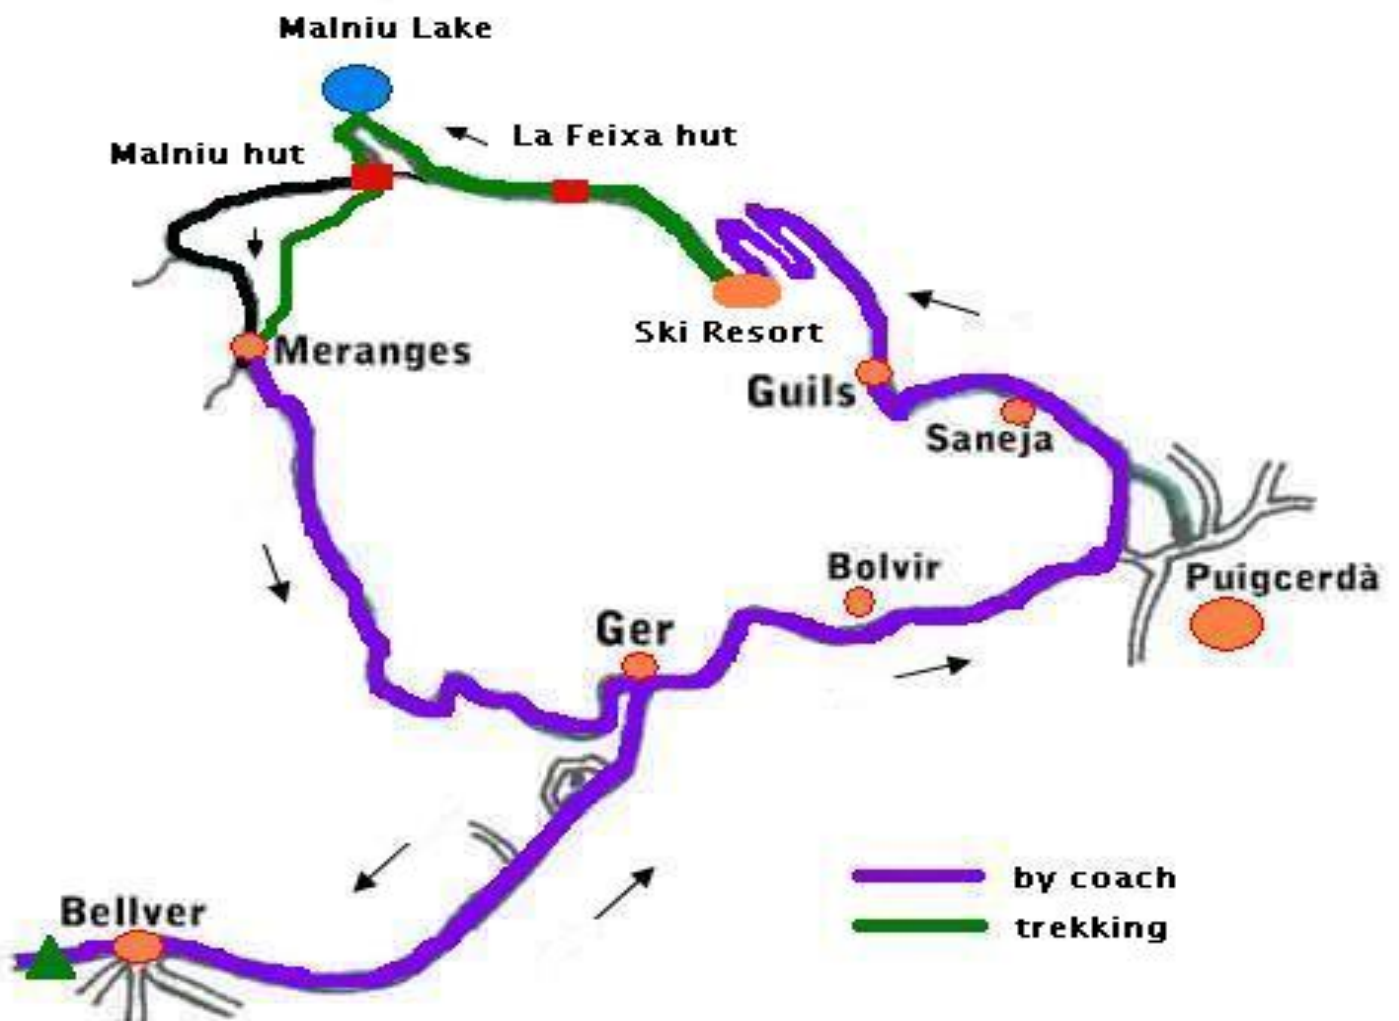

# TREK ROUTE MALNIU – ESC 2005

Distance	Elapsed time	Altitude	Trek point
-	-	1050m	LA SOLANA CAMP SITE
30 km	1h	1900m	GUILS FONTANERA SKI RESORT
4 km	1h 15'	2160m	LA FEIXA MOUNTAIN HUT
4 km	1h 15'	2260m	MALNIU SMALL LAKE
2 km	30'	2129m	MALNIU MOUNTAIN HUT
6 km	2h	1540m	MERANGES VILLAGE
20 km	40'	1050m	LA SOLANA CAMP SITE